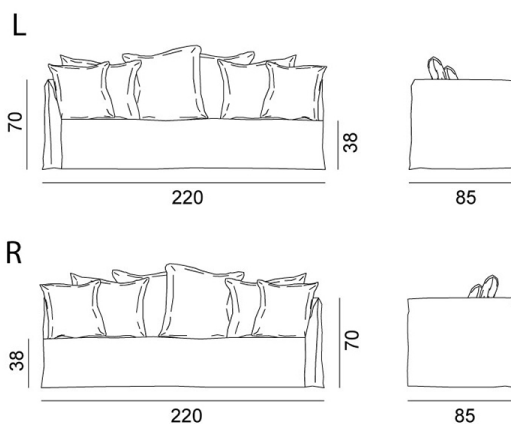

GERVASONI™

Ghost 22 L - R

collezione: **Ghost / Sofas**

designer: **Paola Navone**

Modular sofa, multilayer and solid wood frame, with elastic belts, one right (R) or left (L) armrest, upholstered with polyurethane foams, removable covers. Four back cushions in dacron and down 60 x 60 cm and two 50 x 50 cm.