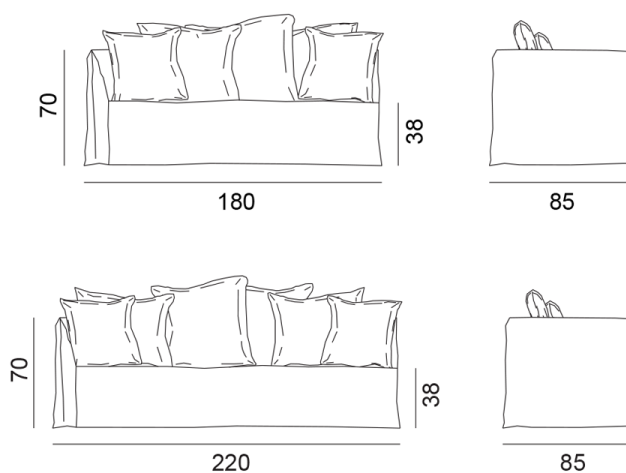

GERVASONI™

Ghost 21 L - R

collezione: **Ghost / Sofas**

designer: **Paola Navone**

Modular sofa, multilayer and solid wood frame, with elastic belts, one right or left armrest, upholstered with polyurethane foams, removable covers. Three back cushions in dacron and down 60 x 60 cm and two 50 x 50 cm. Available also GHOST 22 L - R (W 220 cm).