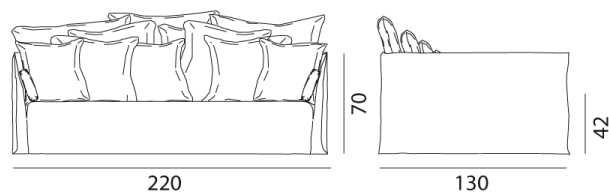

## Ghost 16

collezione: **Ghost / Sofas**

designer: **Paola Navone**

Sofa, multilayer and solid wood frame, with elastic belts, upholstered with polyurethane foams, removable covers. Three back cushions 80 x 80 cm, four 60 x 60 cm, four 50 x 50 cm, two arm cushions 120 x 34 cm.